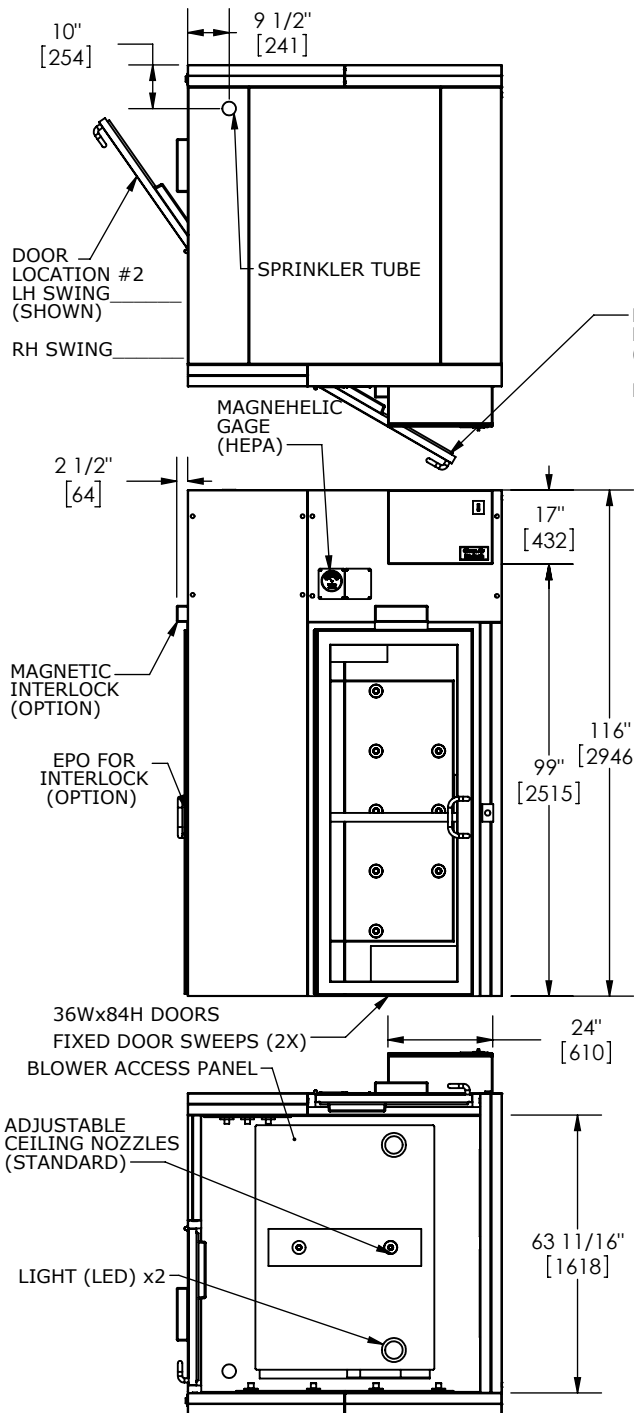

NOTES: UNLESS OTHERWISE SPECIFIED

1. DIMENSIONS ARE IN INCHES (mm).

© COPYRIGHT 2010 CLEAN AIR PRODUCTS	Clean Air PRODUCTS	8605 WYOMING AVENUE NORTH • MINNEAPOLIS, MN 55445 800-423-9728 • ph: 763-425-9122 • fax: 763-425-2004 www.cleanairproducts.com		
	DESCRIPTION.	Air Shower - 90 Degree CAP701KD-RH-7372-ADA		
	QUOTE NO.			
	DO NOT SCALE	DATE DRAWN 2/22/2019	QUOTE FORM 007579	REV 3

CAP701 Air Shower Specification Sheet

Air Shower- CAP701KD-RH-7372-ADA, Quote

Standard Electrical:

- Motor:**..... 5HP, 3600RPM, 182T frame, open drip, sealed ball bearing, Qty. 1
- Blower:**..... High efficiency, Non-overloading aluminum airfoil, direct drive, overhead mounted
- Power Supply:**..... 480Volt, 60Hz, 3 Phase, 3 Wire w/Ground, 6.9FLA, Gray painted steel electrical control panel, mounted above one door. Motor starter with electronic overloads inside control panel. Disconnect switch mounted on face of electrical control panel. UL Listed Panel.

Standard Construction:

- Shell:**..... Cold-rolled steel with white powder coat finish, interior and exterior.
- Doors:**..... Aluminum frame and Jamb, Clear safety glass (full), Closer on each door.
- Door Swing:**..... One Right Hand and One Left Hand. No charge for door swing change.
- Nozzles:**..... Anodized aluminum, adjustable, (32 Wall Nozzles, 2 Ceiling Nozzles). 1900 CFM. Nozzle Velocity: 7800 LFPM average.
- Filters:**..... HEPA: 24"x24"x11-1/2", 99.99% filtration of 0.3 micron particles.
Prefilters: 10"x20"x1" Pleated Merv 8, 4 Total.
- Cleaning Cycle:**..... 0 to 99 sec. Microprocessor controller. ***Optional Interlocks Recommended***
- Service Access:**..... Filter, blower, motor, and light accessed from inside Air Shower.
- Shipping Method:**.. Shipped partially disassembled. When uncrated, components will fit through a standard 3'0"x7'0" door.
- Lighting:**..... LED Light with ON/OFF accessed via. human machine interface (HMI).
- Sprinkler Sleeve:**.. One sleeve per section. Qty. 1