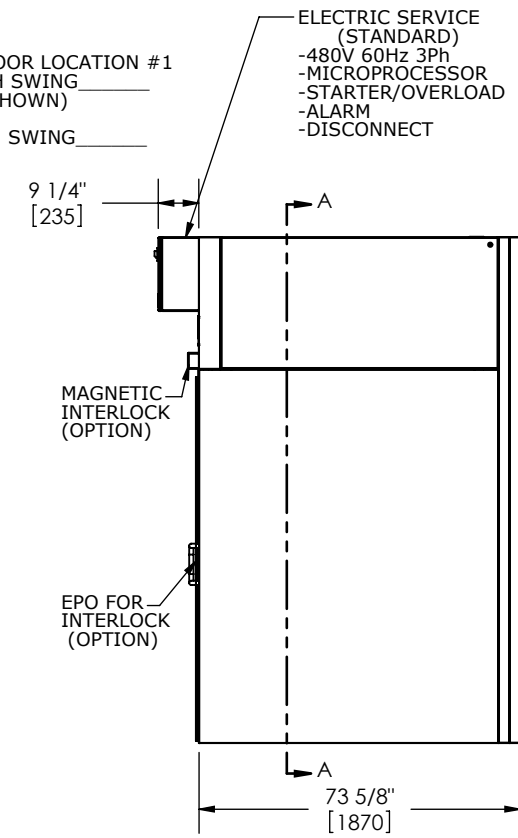

NOTES: UNLESS OTHERWISE SPECIFIED

1. DIMENSIONS ARE IN INCHES (mm).

© COPYRIGHT 2010 CLEAN AIR PRODUCTS	Clean Air PRODUCTS	8605 WYOMING AVENUE NORTH • MINNEAPOLIS, MN 55445 800-423-9728 • ph: 763-425-9122 • fax: 763-425-2004 www.cleanairproducts.com		
	DESCRIPTION.	Air Shower - 90 Degree CAP701KD-RH-7372-ADA		
	QUOTE NO.			
	DO NOT SCALE	DATE DRAWN 2/22/2019	QUOTE FORM 007579	REV 3

CAP701 Air Shower Specification Sheet

Air Shower- CAP701KD-RH-7372-ADA, Quote

Standard Electrical:

- Motor:**..... 5HP, 3600RPM, 182T frame, open drip, sealed ball bearing, Qty. 1
- Blower:**..... High efficiency, Non-overloading aluminum airfoil, direct drive, overhead mounted
- Power Supply:**..... 480Volt, 60Hz, 3 Phase, 3 Wire w/Ground, 6.9FLA, Gray painted steel electrical control panel, mounted above one door. Motor starter with electronic overloads inside control panel. Disconnect switch mounted on face of electrical control panel. UL Listed Panel.

Standard Construction:

- Shell:**..... Cold-rolled steel with white powder coat finish, interior and exterior.
- Doors:**..... Aluminum frame and Jamb, Clear safety glass (full), Closer on each door.
- Door Swing:**..... One Right Hand and One Left Hand. No charge for door swing change.
- Nozzles:**..... Anodized aluminum, adjustable, (32 Wall Nozzles, 2 Ceiling Nozzles). 1900 CFM. Nozzle Velocity: 7800 LFPM average.
- Filters:**..... HEPA: 24"x24"x11-1/2", 99.99% filtration of 0.3 micron particles.
Prefilters: 10"x20"x1" Pleated Merv 8, 4 Total.
- Cleaning Cycle:**..... 0 to 99 sec. Microprocessor controller. ***Optional Interlocks Recommended***
- Service Access:**..... Filter, blower, motor, and light accessed from inside Air Shower.
- Shipping Method:**.. Shipped partially disassembled. When uncrated, components will fit through a standard 3'0"x7'0" door.
- Lighting:**..... LED Light with ON/OFF accessed via. human machine interface (HMI).
- Sprinkler Sleeve:**.. One sleeve per section. Qty. 1