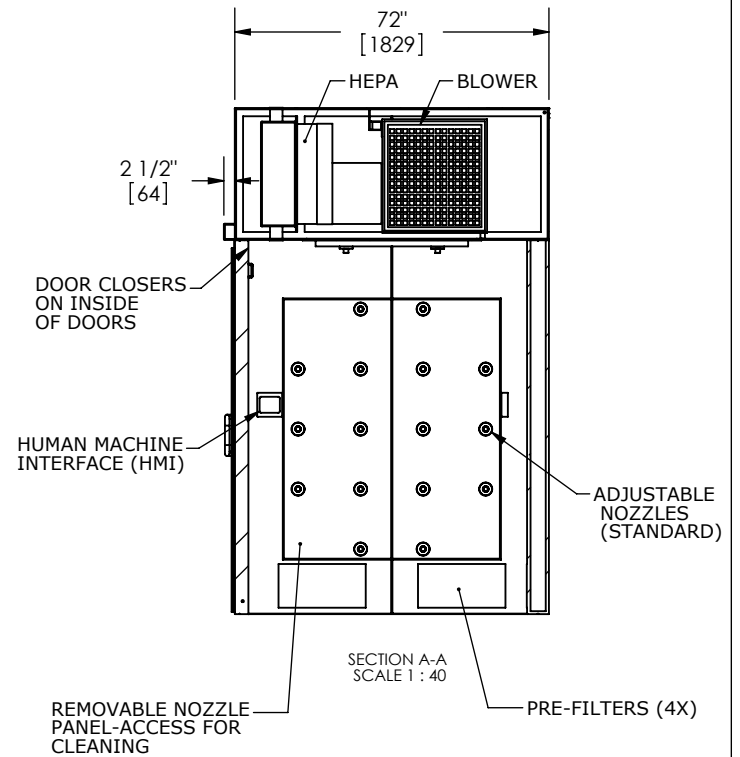

NOTES: UNLESS OTHERWISE SPECIFIED

1. DIMENSIONS ARE IN INCHES (mm).

© COPYRIGHT 2010 CLEAN AIR PRODUCTS	Clean Air PRODUCTS	8605 WYOMING AVENUE NORTH • MINNEAPOLIS, MN 55445 800-423-9728 • ph: 763-425-9122 • fax: 763-425-2004 www.cleanairproducts.com		
	DESCRIPTION.	Air Shower - 90 Degree CAP701KD-RH-7372-ADA		
	QUOTE NO.			
	DO NOT SCALE	DATE DRAWN 2/22/2019	QUOTE FORM 007579	REV 3

CAP701 Air Shower Specification Sheet

Air Shower- CAP701KD-RH-7372-ADA, Quote

Standard Electrical:

- Motor:**..... 5HP, 3600RPM, 182T frame, open drip, sealed ball bearing, Qty. 1
- Blower:**..... High efficiency, Non-overloading aluminum airfoil, direct drive, overhead mounted
- Power Supply:**..... 480Volt, 60Hz, 3 Phase, 3 Wire w/Ground, 6.9FLA, Gray painted steel electrical control panel, mounted above one door. Motor starter with electronic overloads inside control panel. Disconnect switch mounted on face of electrical control panel. UL Listed Panel.

Standard Construction:

- Shell:**..... Cold-rolled steel with white powder coat finish, interior and exterior.
- Doors:**..... Aluminum frame and Jamb, Clear safety glass (full), Closer on each door.
- Door Swing:**..... One Right Hand and One Left Hand. No charge for door swing change.
- Nozzles:**..... Anodized aluminum, adjustable, (32 Wall Nozzles, 2 Ceiling Nozzles). 1900 CFM. Nozzle Velocity: 7800 LFPM average.
- Filters:**..... HEPA: 24"x24"x11-1/2", 99.99% filtration of 0.3 micron particles.
Prefilters: 10"x20"x1" Pleated Merv 8, 4 Total.
- Cleaning Cycle:**..... 0 to 99 sec. Microprocessor controller. ***Optional Interlocks Recommended***
- Service Access:**..... Filter, blower, motor, and light accessed from inside Air Shower.
- Shipping Method:**.. Shipped partially disassembled. When uncrated, components will fit through a standard 3'0"x7'0" door.
- Lighting:**..... LED Light with ON/OFF accessed via. human machine interface (HMI).
- Sprinkler Sleeve:**.. One sleeve per section. Qty. 1