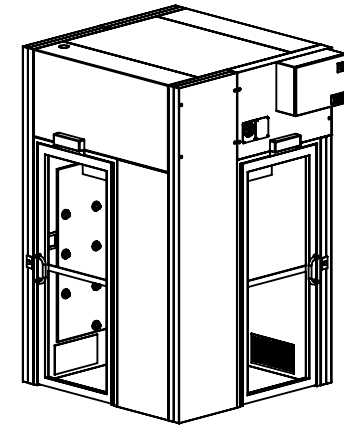

NOTES: UNLESS OTHERWISE SPECIFIED

1. DIMENSIONS ARE IN INCHES (mm).

© COPYRIGHT 2010 CLEAN AIR PRODUCTS	Clean Air PRODUCTS	8605 WYOMING AVENUE NORTH • MINNEAPOLIS, MN 55445 800-423-9728 • ph: 763-425-9122 • fax: 763-425-2004 www.cleanairproducts.com		
	DESCRIPTION.	Air Shower - 90 Degree CAP701KD-RH-7372-ADA		
	QUOTE NO.			
	DO NOT SCALE	DATE DRAWN 2/22/2019	QUOTE FORM 007579	REV 3

CAP701 Air Shower Specification Sheet

Air Shower- CAP701KD-RH-7372-ADA, Quote

Standard Electrical:

- Motor:**..... 5HP, 3600RPM, 182T frame, open drip, sealed ball bearing, Qty. 1
- Blower:**..... High efficiency, Non-overloading aluminum airfoil, direct drive, overhead mounted
- Power Supply:**..... 480Volt, 60Hz, 3 Phase, 3 Wire w/Ground, 6.9FLA, Gray painted steel electrical control panel, mounted above one door. Motor starter with electronic overloads inside control panel. Disconnect switch mounted on face of electrical control panel. UL Listed Panel.

Standard Construction:

- Shell:**..... Cold-rolled steel with white powder coat finish, interior and exterior.
- Doors:**..... Aluminum frame and Jamb, Clear safety glass (full), Closer on each door.
- Door Swing:**..... One Right Hand and One Left Hand. No charge for door swing change.
- Nozzles:**..... Anodized aluminum, adjustable, (32 Wall Nozzles, 2 Ceiling Nozzles). 1900 CFM. Nozzle Velocity: 7800 LFPM average.
- Filters:**..... HEPA: 24"x24"x11-1/2", 99.99% filtration of 0.3 micron particles.
Prefilters: 10"x20"x1" Pleated Merv 8, 4 Total.
- Cleaning Cycle:**..... 0 to 99 sec. Microprocessor controller. ***Optional Interlocks Recommended***
- Service Access:**..... Filter, blower, motor, and light accessed from inside Air Shower.
- Shipping Method:**.. Shipped partially disassembled. When uncrated, components will fit through a standard 3'0"x7'0" door.
- Lighting:**..... LED Light with ON/OFF accessed via. human machine interface (HMI).
- Sprinkler Sleeve:**.. One sleeve per section. Qty. 1